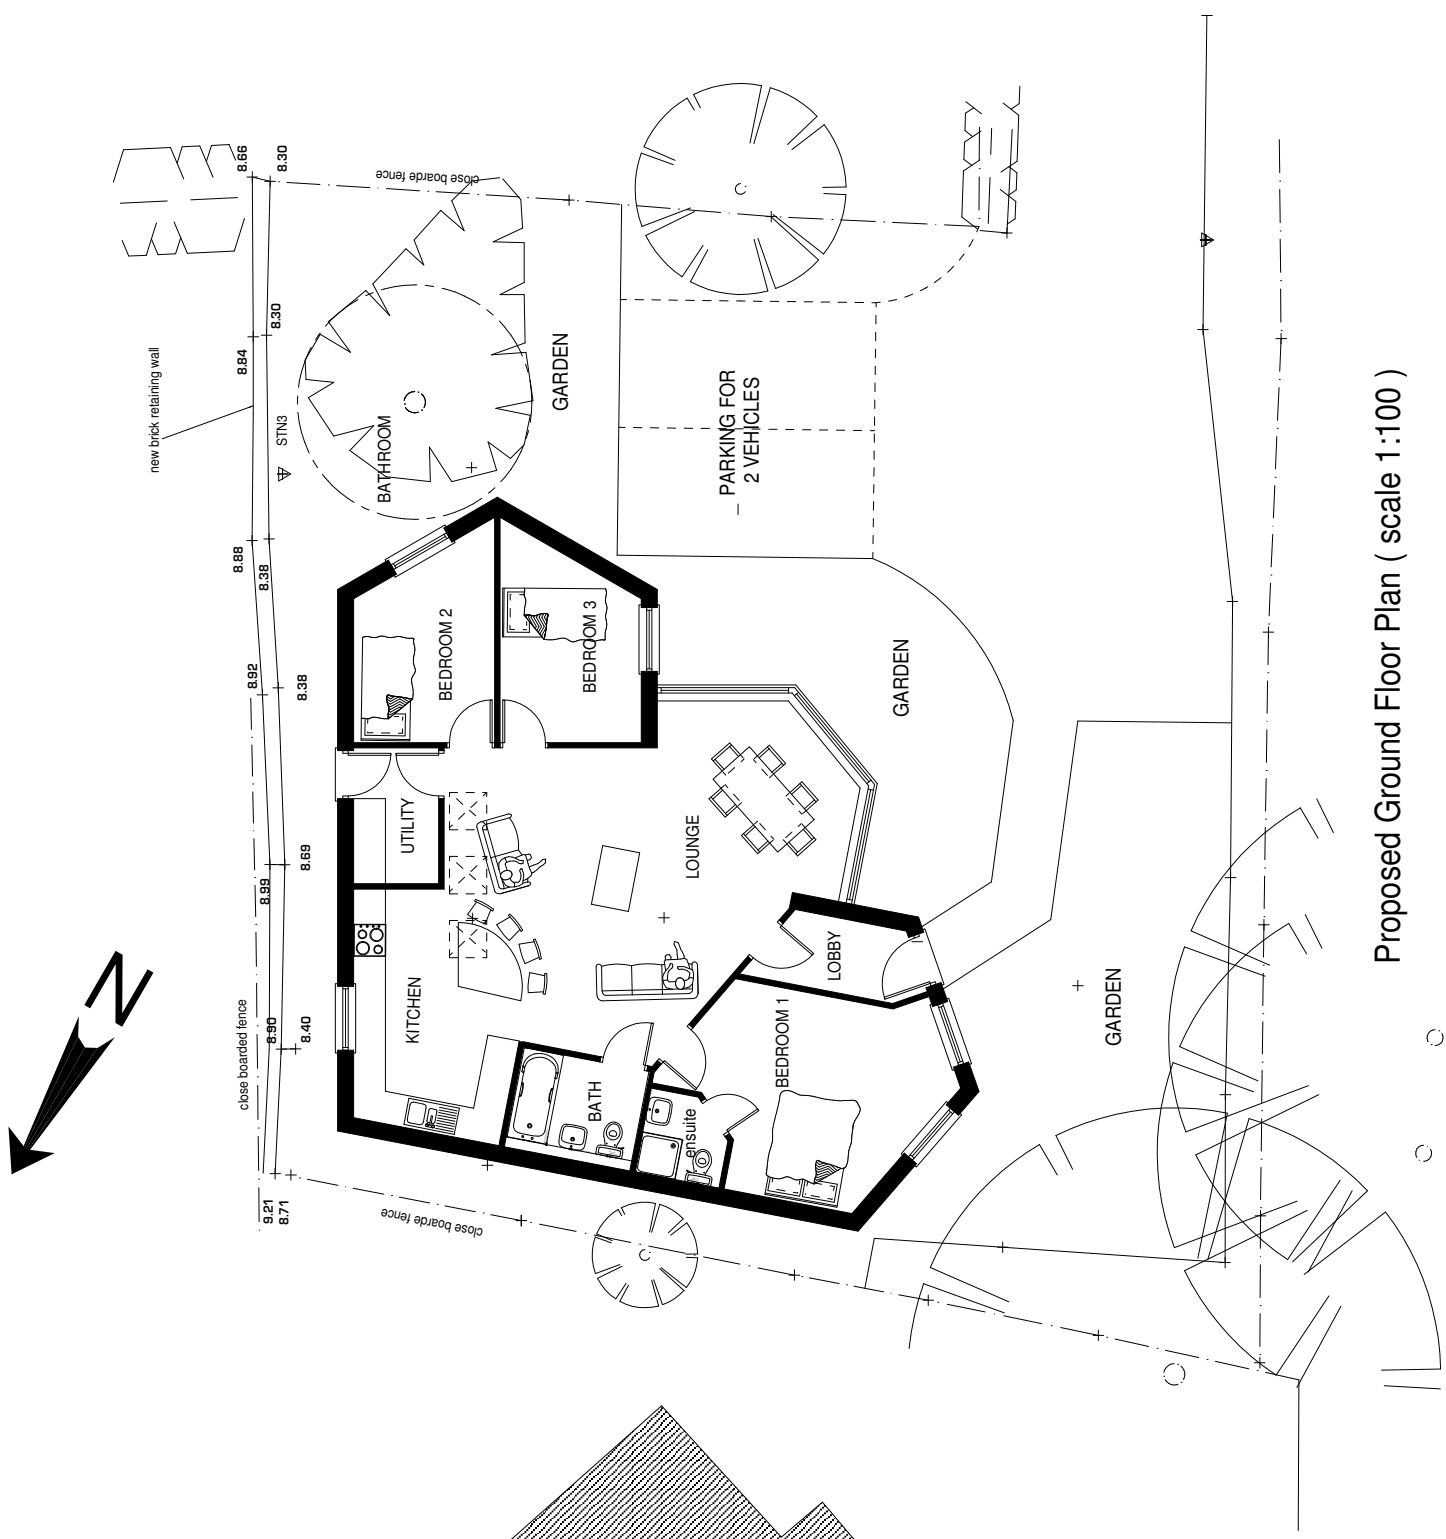

Sean McLean Design
 The Studio, 25 St. Aidan's Crescent, Billingham, TS22 5AD
 Tel / Fax : 01642 555110 E-mail smdesign@tiscali.co.uk

**PROPOSED DWELLING AT GLENMARLEN,
 DARLINGTON ROAD, LONG NEWTON
 STOCKTON FOR MR H. TAYLOR**

PROPOSED FLOORPLAN

Drig. No. 0984 / 3 'a' Date NOV 09

Proposed Ground Floor Plan (scale 1:100)